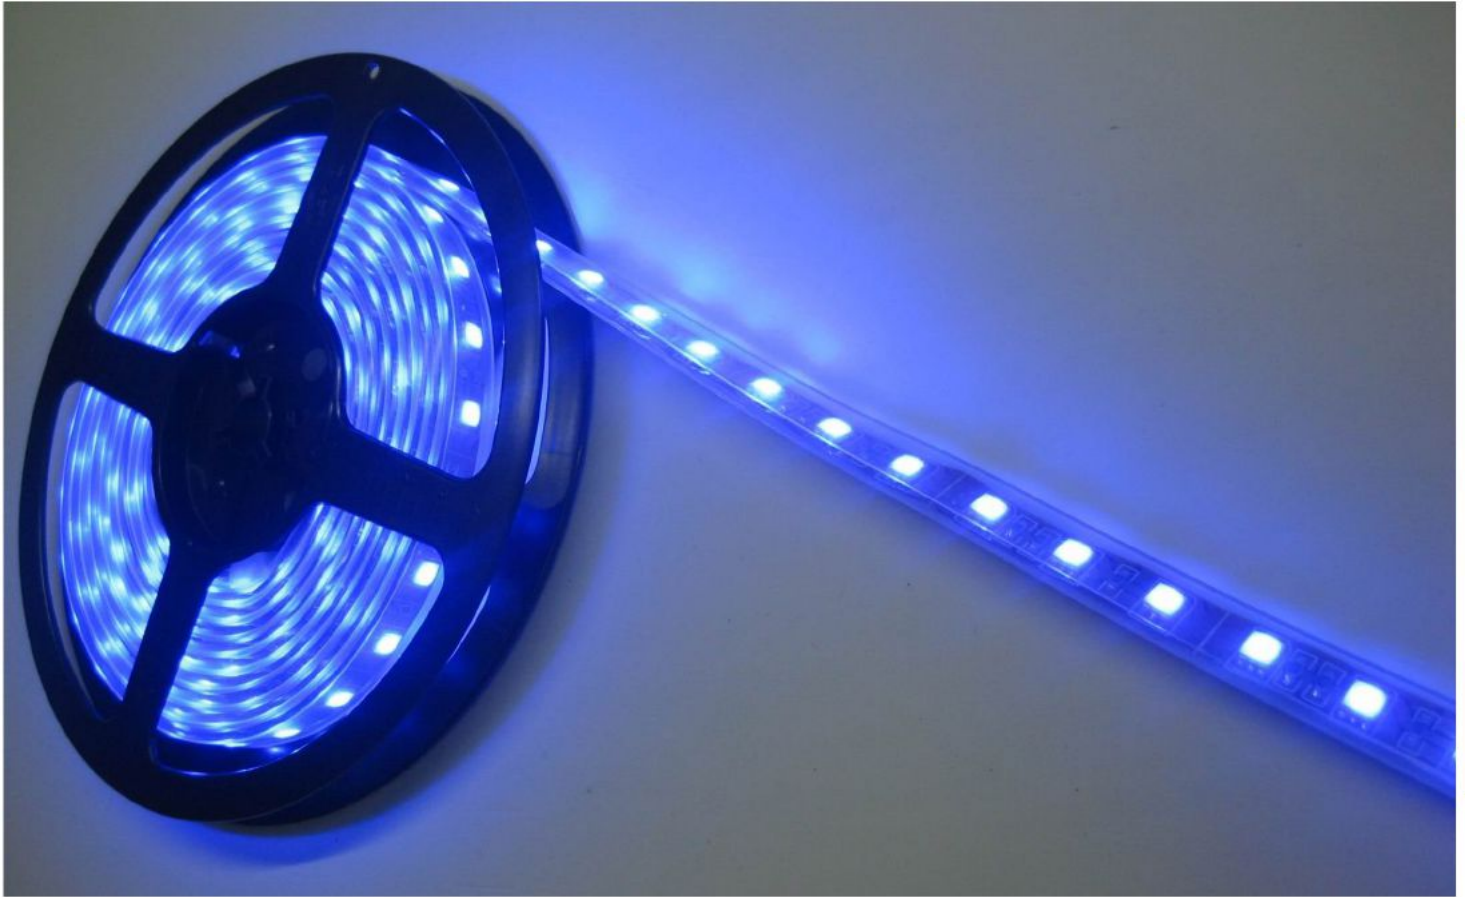

LED STRIP LIGHTS

LED STRIP LIGHTS

IP65 3528 STRIP

We use full silicone tube as the outside cover, which greatly improves the heat sinking function. The strip light has long lifespan, stable quality, anti-UV, wear-resisting, energy-saving and environmental-friendly, etc. It can be used in hard environment and the background temperature can reach -25°C-45°C. Problems for glue turning yellow and hard, smelling bad and not being used in low temperature have been totally solved. With light weight and ultra-thin design, it can be installed on erose objects, which increases the flexibility of transportation and installation.

LED STRIP LIGHTS

LED STRIP LIGHTS

IP68 3528 HIGH INTENSITY STRIP

Features:

- High Brightness LED chip
- DC12V, Low working voltage
- Even light spread with > 120* viewing angle
- Flexible ribbon with self adhesive back
- LED strip available with and without electronic driver

IP68 3528 STRIP

Features:

- High Brightness LED chip
- DC12V, Low working voltage
- Even light spread with > 120* viewing angle
- Flexible ribbon with self adhesive back
- LED strip available with and without electronic driver